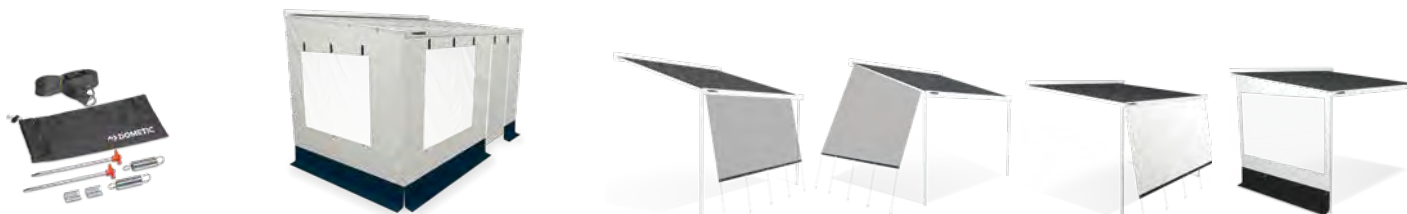

The table below helps you to configure complete awning solutions for all commonly used panel vans. It gives you a quick overview of all basic components as well as the available accessories.

Simply choose the PR 2000 model in the required length and the adapter to match the vehicle you have. Don't forget to order a set of foam strip rolls for sealing the area between the awning and the vehicle. Once you've completed your basic order, add the required accessories.

TIE DOWN KIT	CAMPROOM FRONT	CAMPROOM SIDES	SUNPROTECT FRONT	SUN PROTECT SIDES	RAIN PROTECT FRONT	RAIN PROTECT SIDES
ACCESSORY						
9103104000	9103103925	9103103940	9103103942	9103103951	9103103955	9103103968
9103104000	9103103927	9103103940	9103103944	9103103951	9103103957	9103103968
9103104000	9103103928	9103103940	9103103945	9103103951	9103103958	9103103968
ACCESSORY						
9103104000	9103103925	9103103940	9103103942	9103103951	9103103955	9103103968
9103104000	9103103927	9103103940	9103103944	9103103951	9103103957	9103103968
9103104000	9103103928	9103103940	9103103945	9103103951	9103103958	9103103968
ACCESSORY						
9103104000	9103103925	9103103940	9103103942	9103103951	9103103955	9103103968
9103104000	9103103927	9103103940	9103103944	9103103951	9103103957	9103103968
9103104000	9103103928	9103103940	9103103945	9103103951	9103103958	9103103968
ACCESSORY						
9103104000	9103103926	9103103940	9103103943	9103103951	9103103956	9103103968
9103104000	9103103928	9103103940	9103103945	9103103951	9103103958	9103103968