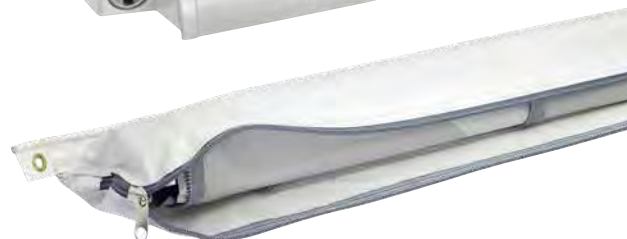

CHOOSE AWNING COLOUR

Dometic wall and roof awnings are available in two housing colours: anthracite and white. Dometic RevoZip bag awnings are contained in a white case.

Here is a short overview

Revo Zip bag awning: white
PW 1100 wall awning: anthracite / white
PW 1500 wall awning: anthracite / white
PR 2000 / PR 2500 roof awnings: anthracite / white

High-quality awning fabrics

The Horizon Grey awning fabric we are using for our wall and roof awnings consists of a high-quality vinyl material with a transparent acrylic coating. UV-resistant, rot-proof and washable, it has all it takes for a long life expectancy. The awning is made from a single piece of fabric, so there are no seams that might leak or gather dirt over time.

Our RevoZip bag awnings come with a grey awning fabric featuring an attractive print. The high-quality, colourfast material is 500 g/ m² weatherproof and fitted with an anti-scratch coating for excellent durability.

Housing colours