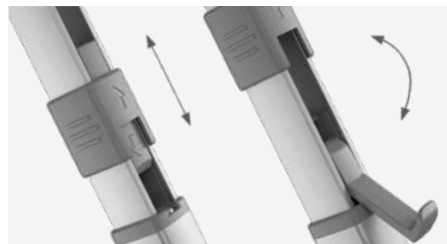

Patented easy lock flipper

Secures the support legs in place – no accidental unlocking possible