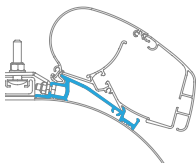

Adapter for roof awnings – PR 2000 & PR 2500

22

23

28

33

34

MASTER + MOVANO <2011		LMC+TEC < 2014		RAPIDO DISTINCTION		ADAPTER PR-HOBBY CARAVAN 2014		VOLKSWAGEN CRAFTER 2017	
AWNING LENGTH	REF. NO.	AWNING LENGTH	REF. NO.	AWNING LENGTH	REF. NO.	AWNING LENGTH	REF. NO.	AWNING LENGTH	REF. NO.
3.00 m	9103103909	3.00 m	9103103914	5.00 m	9103104115	3 pcs	9103104203	2 pcs RHT	9103104206
3.50 m	9103103910	3.50 m	9103103915	5.50 m	9103104116			2 pcs LHT	9103104250
3.75 m	9103103911	3.75 m	9103103916						
4.00 m	9103103912	4.00 m	9103103917						
4.50 m	9103103913	4.50 m	9103103918						
5.00 m	9103104173	5.00 m	9103103919						
		5.50 m	9103103920						
		6.00 m	9103103921						
		3 pcs	9103103922						

39

42

43

44

45

CARTHAGO CHIC		DETHLEFFS CARAVAN		FIAT DUCATO H3		FIAT DUCATO H2 WITH Dometic SKYROOF		FIAT DUCATO H2 ROOFRACK	
AWNING LENGTH	REF. NO.	AWNING LENGTH	REF. NO.	AWNING LENGTH	REF. NO.	AWNING LENGTH	REF. NO.	AWNING LENGTH	REF. NO.
4.00 m	9103104292	3.25 m	9103104360	3 pcs	9103104205	3 pcs	9103104378	3 pcs	9103104379
4.50 m	9103104293	3.0 m	9103104361						
5.00 m	9103104294	3.5 m	9103104362						
5.50 m	9103104295	4 m	9103104363						
		4.5 m	9103104364						
		5.0 m	9103104365						
		5.5 m	9103104366						
		6.0 m	9103104367						
		3pcs	9103104368