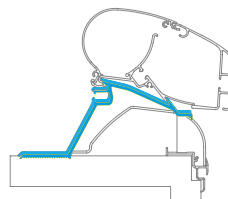

Adapter for roof awnings – PR 2000 & PR 2500

22

23

28

33

34

MASTER + MOVANO <2011		LMC+TEC < 2014		RAPIDO DISTINCTION		ADAPTER PR-HOBBY CARAVAN 2014		VOLKSWAGEN CRAFTER 2017	
AWNING LENGTH	REF. NO.	AWNING LENGTH	REF. NO.	AWNING LENGTH	REF. NO.	AWNING LENGTH	REF. NO.	AWNING LENGTH	REF. NO.
3.00 m	9103103909	3.00 m	9103103914	5.00 m	9103104115	3 pcs	9103104203	2 pcs RHT	9103104206
3.50 m	9103103910	3.50 m	9103103915	5.50 m	9103104116			2 pcs LHT	9103104250
3.75 m	9103103911	3.75 m	9103103916						
4.00 m	9103103912	4.00 m	9103103917						
4.50 m	9103103913	4.50 m	9103103918						
5.00 m	9103104173	5.00 m	9103103919						
		5.50 m	9103103920						
		6.00 m	9103103921						
		3 pcs	9103103922						