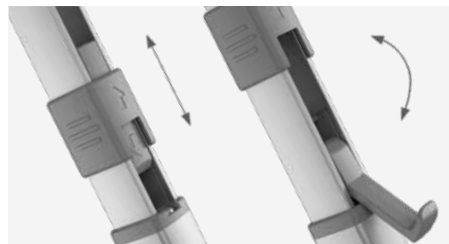

Patented easy lock flipper
Secures the support legs in place – no accidental unlocking possible