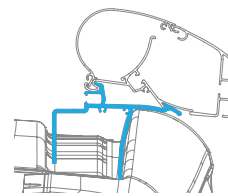

Adapter for roof awnings – PR 2000 & PR 2500

22

23

28

33

34

MASTER + MOVANO <2011		LMC+TEC < 2014		RAPIDO DISTINCTION		ADAPTER PR-HOBBY CARAVAN 2014		VOLKSWAGEN CRAFTER 2017	
AWNING LENGTH	REF. NO.	AWNING LENGTH	REF. NO.	AWNING LENGTH	REF. NO.	AWNING LENGTH	REF. NO.	AWNING LENGTH	REF. NO.
3.00 m	9103103909	3.00 m	9103103914	5.00 m	9103104115	3 pcs	9103104203	2 pcs RHT	9103104206
3.50 m	9103103910	3.50 m	9103103915	5.50 m	9103104116			2 pcs LHT	9103104250
3.75 m	9103103911	3.75 m	9103103916						
4.00 m	9103103912	4.00 m	9103103917						
4.50 m	9103103913	4.50 m	9103103918						
5.00 m	9103104173	5.00 m	9103103919						
		5.50 m	9103103920						
		6.00 m	9103103921						
		3 pcs	9103103922						