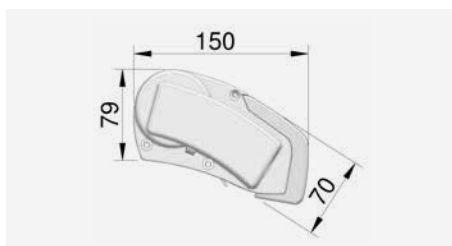

Optimised design

Compact and lightweight housing