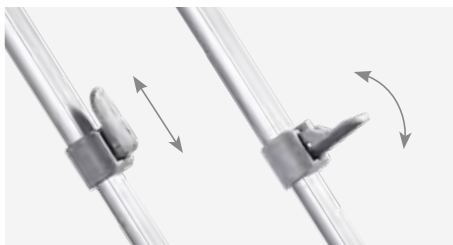

Attractive printed roof

With anti-scratch film for excellent durability

Strong frame

Extra strong, durable, adjustable aluminium frame

Complete package

Complete with guylines and pegs

Benefits of Revo Zip

- Quick and simple installation without drilling – simply slides into the tent rail of the caravan or motorhome
- Set-up and take-down in a matter of minutes – legs and roof rafters fold out of front rail
- High-quality, durable awning fabric – 500 g/m² weatherproof and colourfast with anti-scratch coating
- Extra strong, adjustable aluminium frame
- Frees up interior storage space as the awning stays connected on the outside
- Seven sizes available – for caravans and motorhomes with a rail height of up to 280 cm
- Optional accessories: privacy room, sun screen, aluminium support rafters

Dimensions

Length (m)	Extension (m)	Weight (kg)	Length (m)	Extension (m)	Weight (kg)
2.00	1.45	7.3	3.50	2.50	12.9
2.40	1.85	8.9	4.00	2.50	14.1
2.70	2.15	10.2	4.50	2.50	15.9
3.10	2.50	11.4			

Patented easy lock flipper