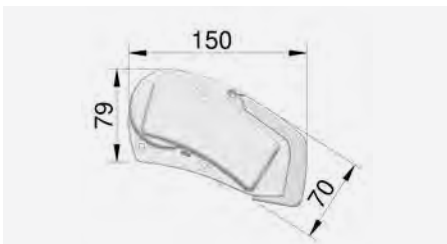

Optimised design

Compact and lightweight housing