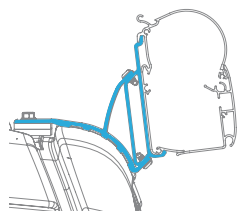

**CLIMATE
AWNINGS**

Adapter for wall awnings – PW 1100 & PW 1500

29