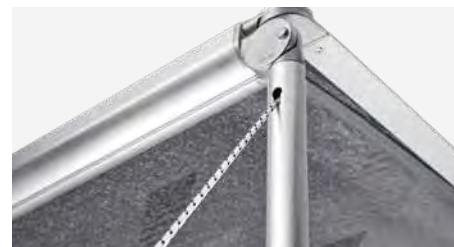

Attractive printed roof

With anti-scratch film for excellent durability

Strong frame

Extra strong, durable, adjustable aluminium frame

Complete package

Complete with guylines and pegs

Benefits of Revo Zip

- Quick and simple installation without drilling – simply slides into the tent rail of the caravan or motorhome
- Set-up and take-down in a matter of minutes – legs and roof rafters fold out of front rail
- High-quality, durable awning fabric – 500 g/m² weatherproof and colourfast with anti-scratch coating
- Extra strong, adjustable aluminium frame
- Frees up interior storage space as the awning stays connected on the outside
- Seven sizes available – for caravans and motorhomes with a rail height of up to 280 cm
- Optional accessories: privacy room, sun screen, aluminium support rafters