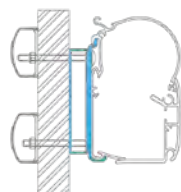

Adapter for wall awnings – PW 1100 & PW 1500

6

7

9

10

11

RAPIDO 7+8+9		BÜRSTNER + HOBBY SQUARE		DETHLEFFS GLOBEBUS		CHAUSSON ARCA		LAIKA REXOSLINE	
AWNING LENGTH	REF. NO.	AWNING LENGTH	REF. NO.	AWNING LENGTH	REF. NO.	AWNING LENGTH	REF. NO.	AWNING LENGTH	REF. NO.
3.00 m	9103103834	3.00 m	9103103839	3.00 m	9103103846	3.00 m	9103103852	4.00 m	9103103855
3.50 m	9103103835	3.50 m	9103103840	3.50 m	9103103847	3.50 m	9103103853	4.50 m	9103103856
4.00 m	9103103836	4.00 m	9103103841	4.00 m	9103103848	4.00 m	9103103854	5.00 m	9103103857
4.50 m	9103103837	4.50 m	9103103842	4.50 m	9103103849			3 pcs	9103103858
4 pcs	9103103838	4 pcs	9103103843	5.00 m	9103103850				

12

14

15

25

27

BUERSTNER RND		DUCATO H2 ROOFRAIL		DUCATO H3 + LE VOYAGEUR		VW CALIFORNIA		VIVARO+TRAFIC+TALENTO+NV300	
AWNING LENGTH	REF. NO.	AWNING LENGTH	REF. NO.	AWNING LENGTH	REF. NO.	AWNING LENGTH	REF. NO.	AWNING LENGTH	REF. NO.
3.00 m	9103103859	3 pcs	9103103868	3.00 m	9103103869	2 pcs	9103104020	2 pcs	9103104103
3.50 m	9103103860			3.50 m	9103103870	5 m	9103103878		
4.00 m	9103103861			4.00 m	9103103871	5.5 m	9103103879		
4.50 m	9103103862			4.50 m	9103103872	6 m	9103103880		
5.00 m	9103103863			5.00 m	9103103873				
5.50 m	9103103864			5.50 m	9103103874				
6.00 m	9103103865			4 pcs	9103103875				
4 pcs	9103103866