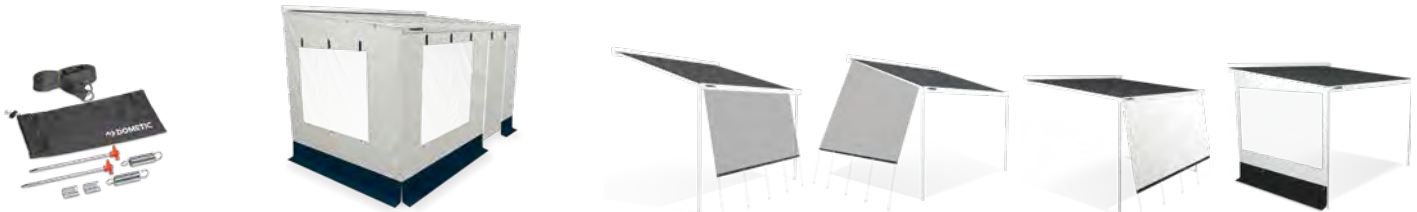

The table below helps you to configure complete awning solutions for all commonly used panel vans. It gives you a quick overview of all basic components as well as the available accessories.

Simply choose the PW 1100 model in the required length and the adapter to match the vehicle you have. Don't forget to order a set of foam strip rolls for sealing the area between the awning and the vehicle. Once you've completed your basic order, add the required accessories.

TIE DOWN KIT	CAMPROOM FRONT	CAMPROOM SIDES	SUNPROTECT FRONT	SUN PROTECT SIDES	RAIN PROTECT FRONT	RAIN PROTECT SIDES
ACCESSORY						
9103104000	9103103923	9103103933	9103103941	N/A	9103103954	N/A
9103104000	9103103924	9103103934	9103103942	9103103950	9103103955	9103103967
ACCESSORY						
9103104000	9103103926	9103103940	9103103943	9103103951	9103103956	9103103968
9103104000	9103103928	9103103940	9103103945	9103103951	9103103958	9103103968
ACCESSORY						
9103104000	9103103924	9103103940	9103103942	9103103951	9103103955	9103103968
9103104000	9103103926	9103103940	9103103943	9103103951	9103103956	9103103968
9103104000	9103103928	9103103940	9103103945	9103103951	9103103958	9103103968
9103104000	9103103929	9103103940	9103103946	9103103951	9103103959	9103103968
ACCESSORY						
9103104000	9103103923	9103103933	9103103941	N/A	9103103954	N/A
9103104000	9103103924	9103103940	9103103942	9103103951	9103103955	9103103968