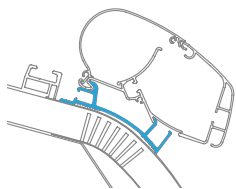

Adapter for roof awnings – PR 2000 & PR 2500

22

23

28

33

34

MASTER + MOVANO <2011		LMC+TEC < 2014		RAPIDO DISTINCTION		ADAPTER PR-HOBBY CARAVAN 2014		VOLKSWAGEN CRAFTER 2017	
AWNING LENGTH	REF. NO.	AWNING LENGTH	REF. NO.	AWNING LENGTH	REF. NO.	AWNING LENGTH	REF. NO.	AWNING LENGTH	REF. NO.
3.00 m	9103103909	3.00 m	9103103914	5.00 m	9103104115	3 pcs	9103104203	2 pcs RHT	9103104206
3.50 m	9103103910	3.50 m	9103103915	5.50 m	9103104116			2 pcs LHT	9103104250
3.75 m	9103103911	3.75 m	9103103916						
4.00 m	9103103912	4.00 m	9103103917						
4.50 m	9103103913	4.50 m	9103103918						
5.00 m	9103104173	5.00 m	9103103919						
		5.50 m	9103103920						
		6.00 m	9103103921						
		3 pcs	9103103922						