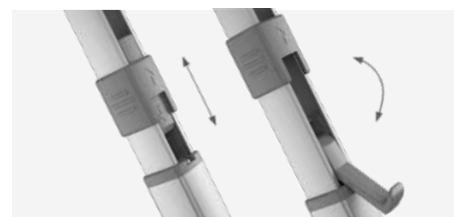

Patented easy lock

prevents the support legs from falling down during set-up and fastens them in place to keep the awning in the set height position