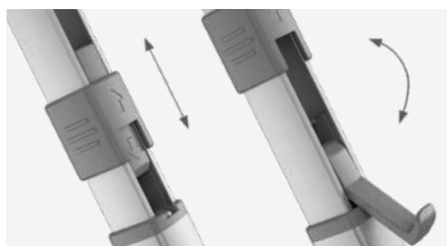

Patented easy lock flipper

Secures the support legs in place – no accidental unlocking possible