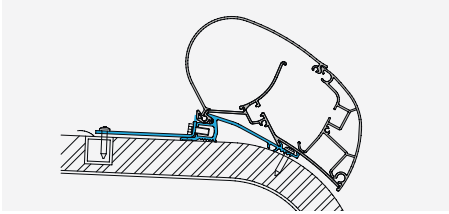

Awning adapters

Vehicle walls and roofs are, among other things, design elements. That means they can have different shapes. With a comprehensive range of adapters Dometic ensures that the vehicle and the awning are perfectly coordinated, so you will get impeccable installation results.