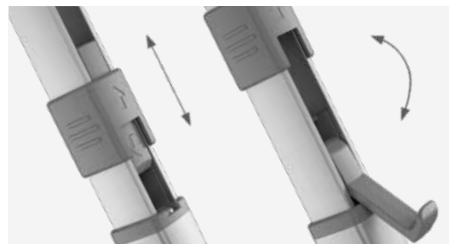

Patented easy lock flipper

Secures the support legs in place – no accidental unlocking possible