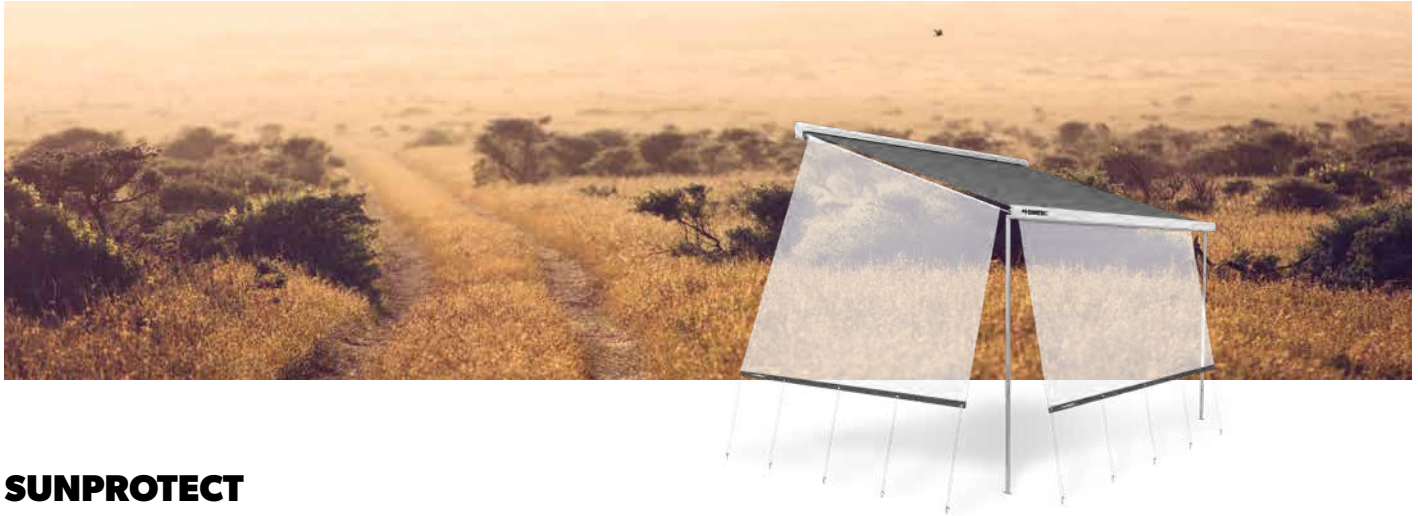

SUNPROTECT

SunProtect is a transparent screen fabric that lets the light through and keeps the heat out. It is available as a front panel or side panel. The front panel has an extension of 1.40 metres and can be supplied for various awning widths. The side panel can be fitted either to the right or left of the awning. There's a matching SunProtect for all Dometic awnings.