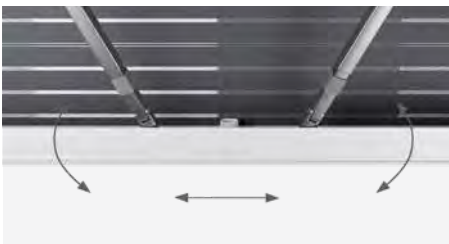

Patented slide-out-supports
or ergonomic setup in upright posture